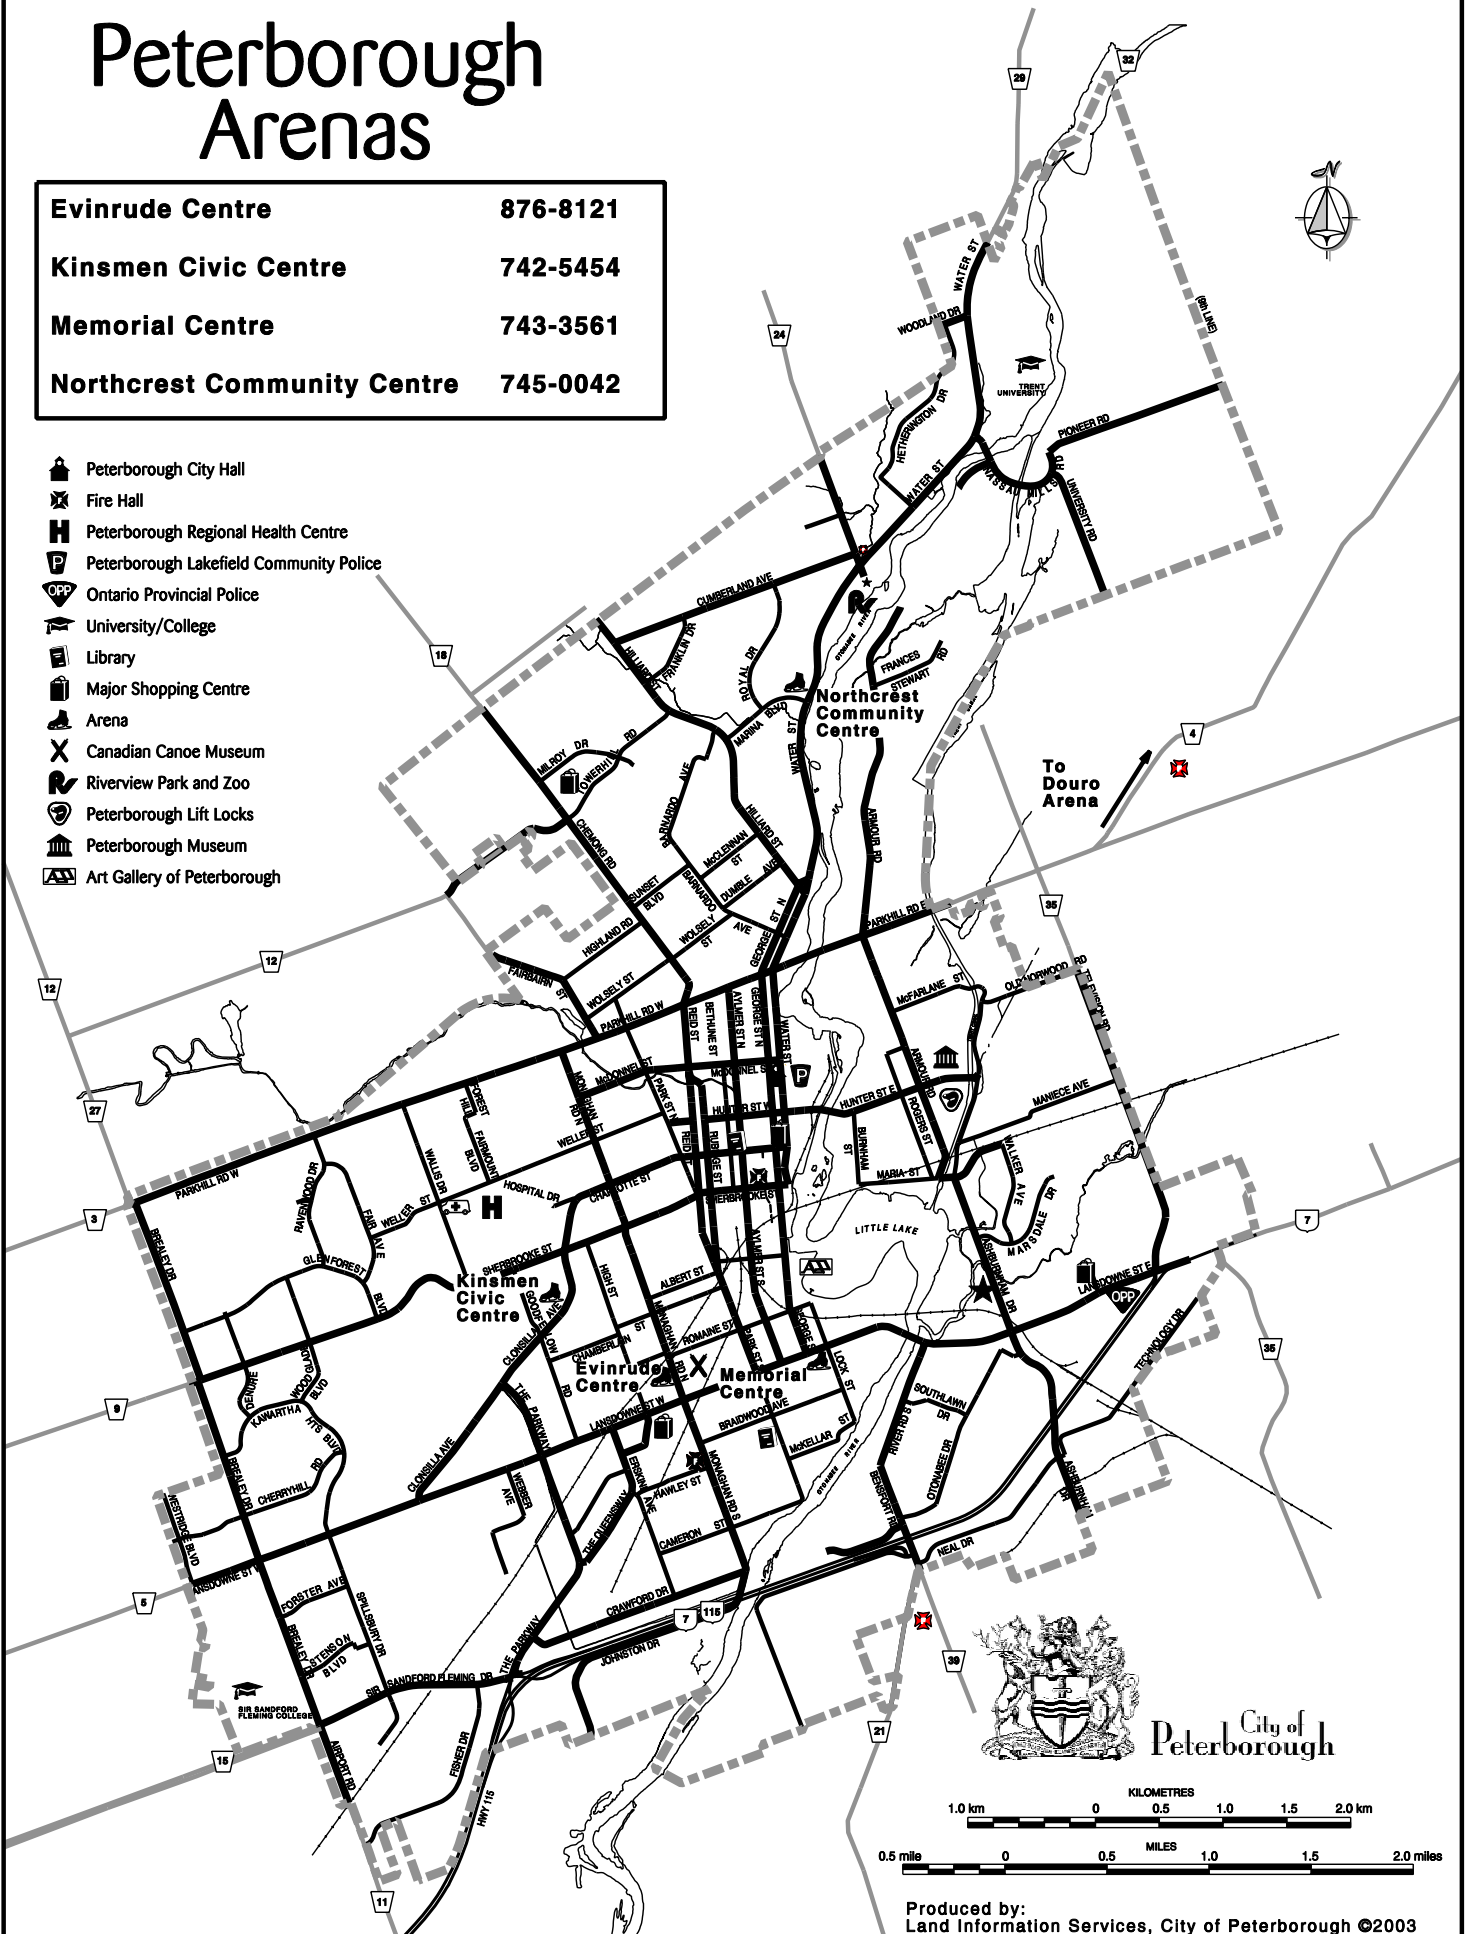

Peterborough Arenas

Evinrude Centre	876-8121
Kinsmen Civic Centre	742-5454
Memorial Centre	743-3561
Northcrest Community Centre	745-0042

-  Peterborough City Hall
-  Fire Hall
-  Peterborough Regional Health Centre
-  Peterborough Lakefield Community Police
-  Ontario Provincial Police
-  University/College
-  Library
-  Major Shopping Centre
-  Arena
-  Canadian Canoe Museum
-  Riverview Park and Zoo
-  Peterborough Lift Locks
-  Peterborough Museum
-  Art Gallery of Peterborough

City of Peterborough